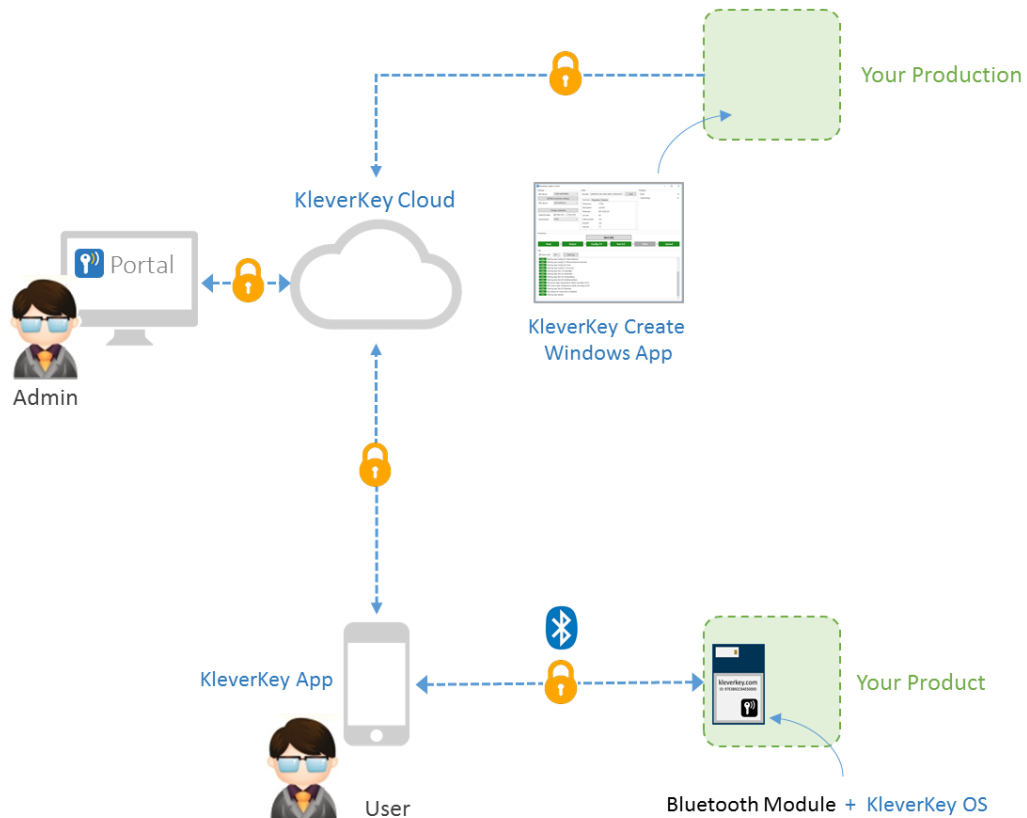

KleverKey OEM Module Micro (BLE).
The quickest way to enter the Smartphone
World for your Product.

KleverKey enables access to your products by using a Smartphone. You can integrate the advanced KleverKey technology in a fast and easy fashion with the new KleverKey OEM Module Micro. Just register a KleverKey compatible module in our cloud and use it with the standard KleverKey App which is downloadable for free from public app stores.

- Control your products with KleverKey using a Smartphone
- Send permissions via the KleverKey App or Cloud, any time and anywhere
- High security through encryption of all data
- Protect your data through Swiss data protection laws

The KleverKey OEM Module Micro is programmed with our OS in your production facilities by means of the KleverKey Create tool. The end user can directly use the product after installation of the free KleverKey App and an initial registration (this includes validation of mobile number and e-mail).

By using KleverKey, you will no longer have to take care of wireless interfaces, security or updating mobile apps for the newest OS releases.

OEM Module Micro (BLE)

The KleverKey compatible Bluetooth module can be easily integrated into your products. With our powerful KleverKey OS, KleverKey Apps and Cloud you get a quick entry into the Smartphone world.